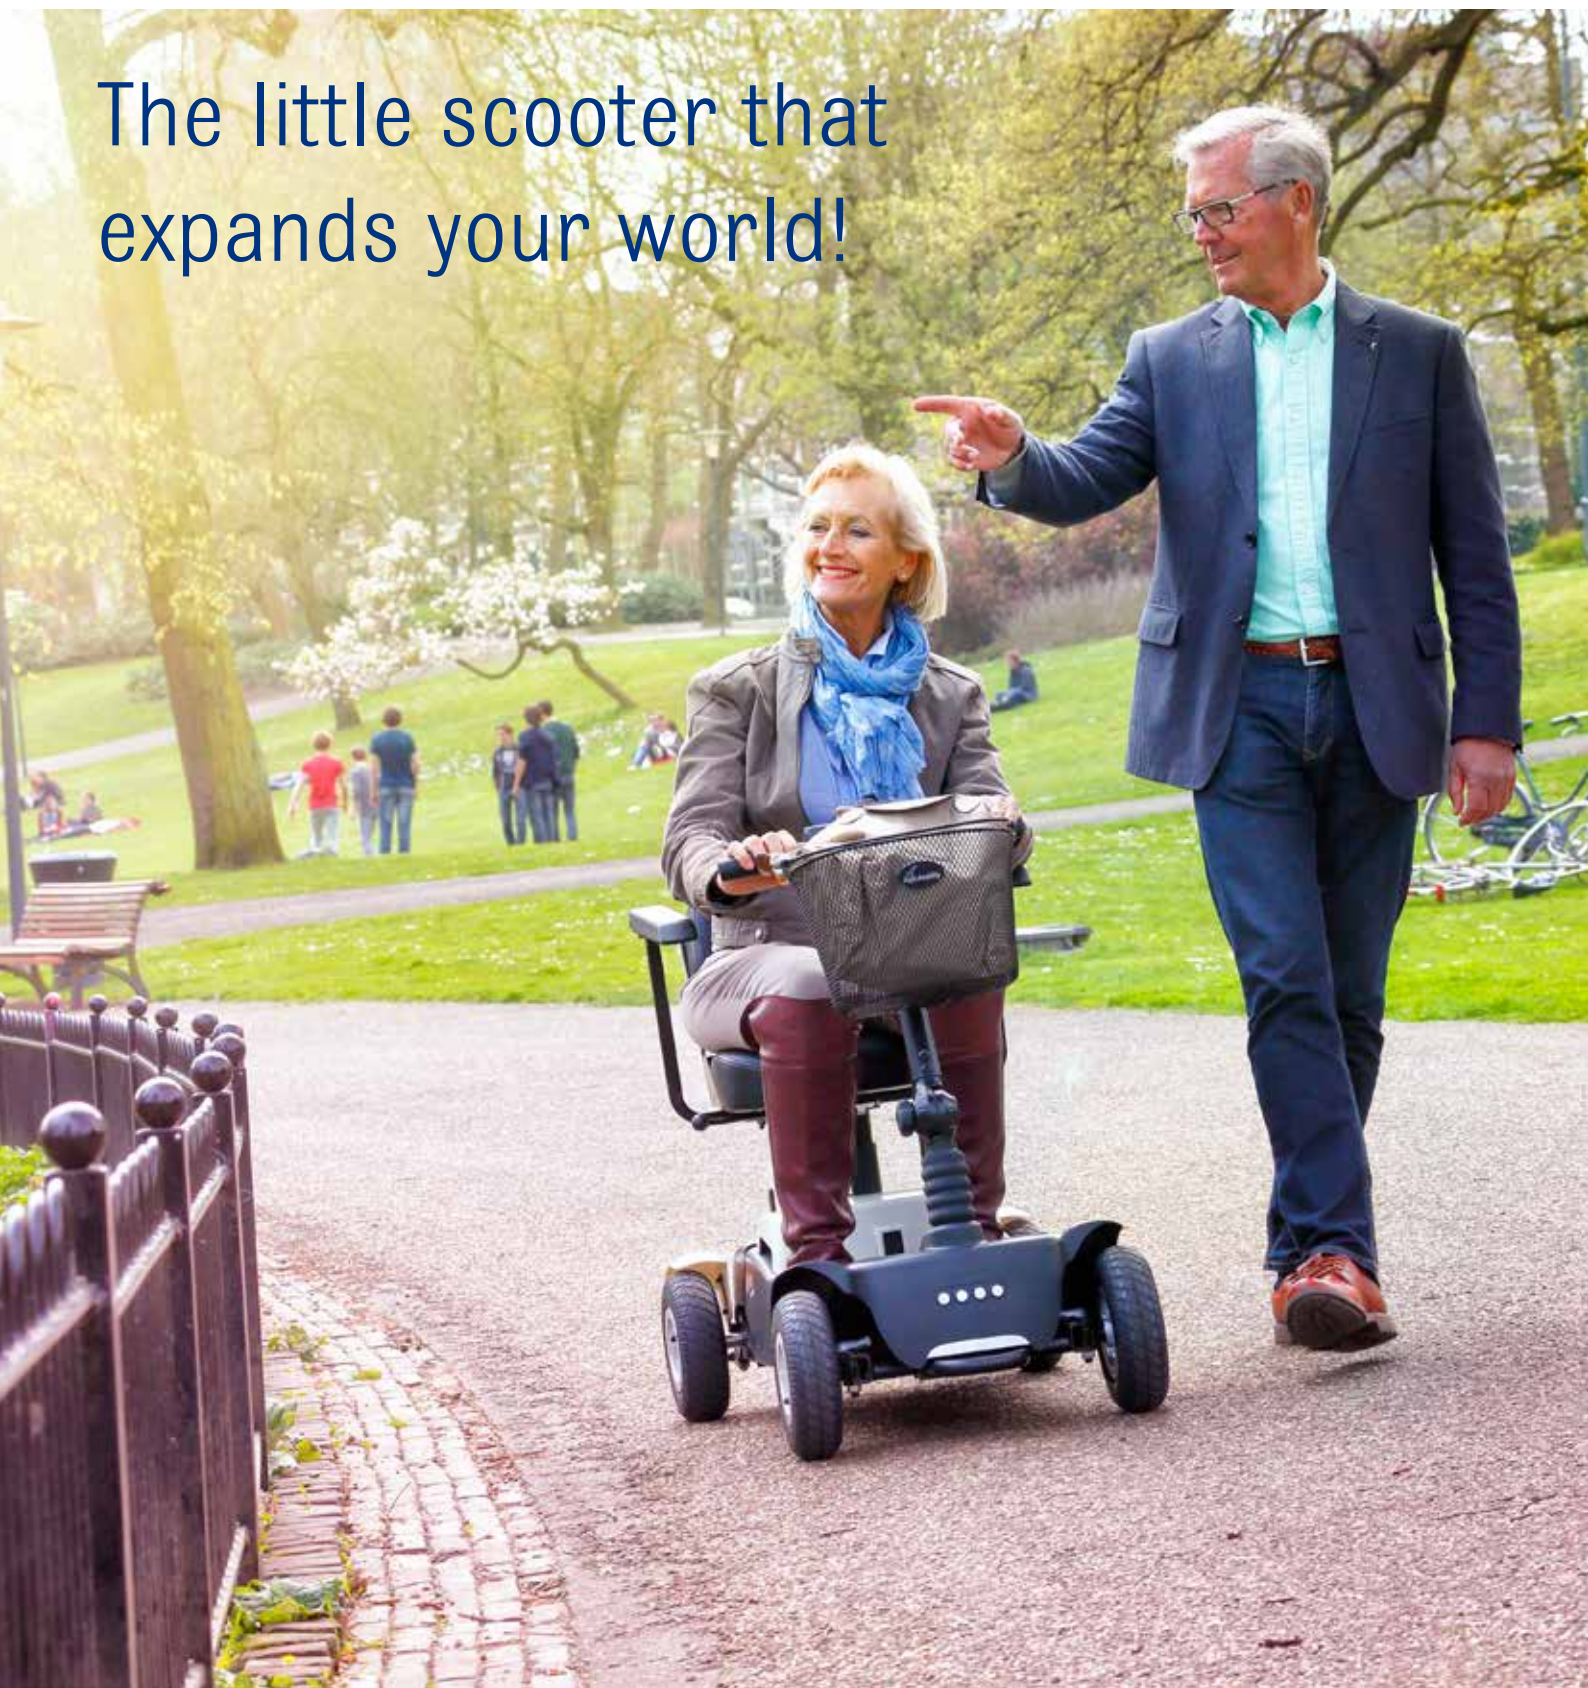

Vivo

The little scooter that  
expands your world!

# Vivo

## Demountable travel scooter with excellent suspension

Embrace the freedom offered by the Vivo. The Vivo travel scooter is easy to disassemble so you can take it with you wherever you go. Its very small turning radius makes the Vivo easy to manoeuvre, while its wide tyres give it an extremely high degree of stability. Its front and rear suspension provide unique passenger comfort and, with an operating range of 28 km, you can leave home without a worry. Vivo, the little scooter that expands your world!

### Specifications

- **Comfortable thanks to wide tyres and suspension on the rear axle**
- **Highly manoeuvrable due to very small turning radius**
- **Large operating range; up to 28 km\***
- Max. carrying weight of 120 kg
- Plenty of foot space
- Batteries (22 Ah) and charger (3 A) included